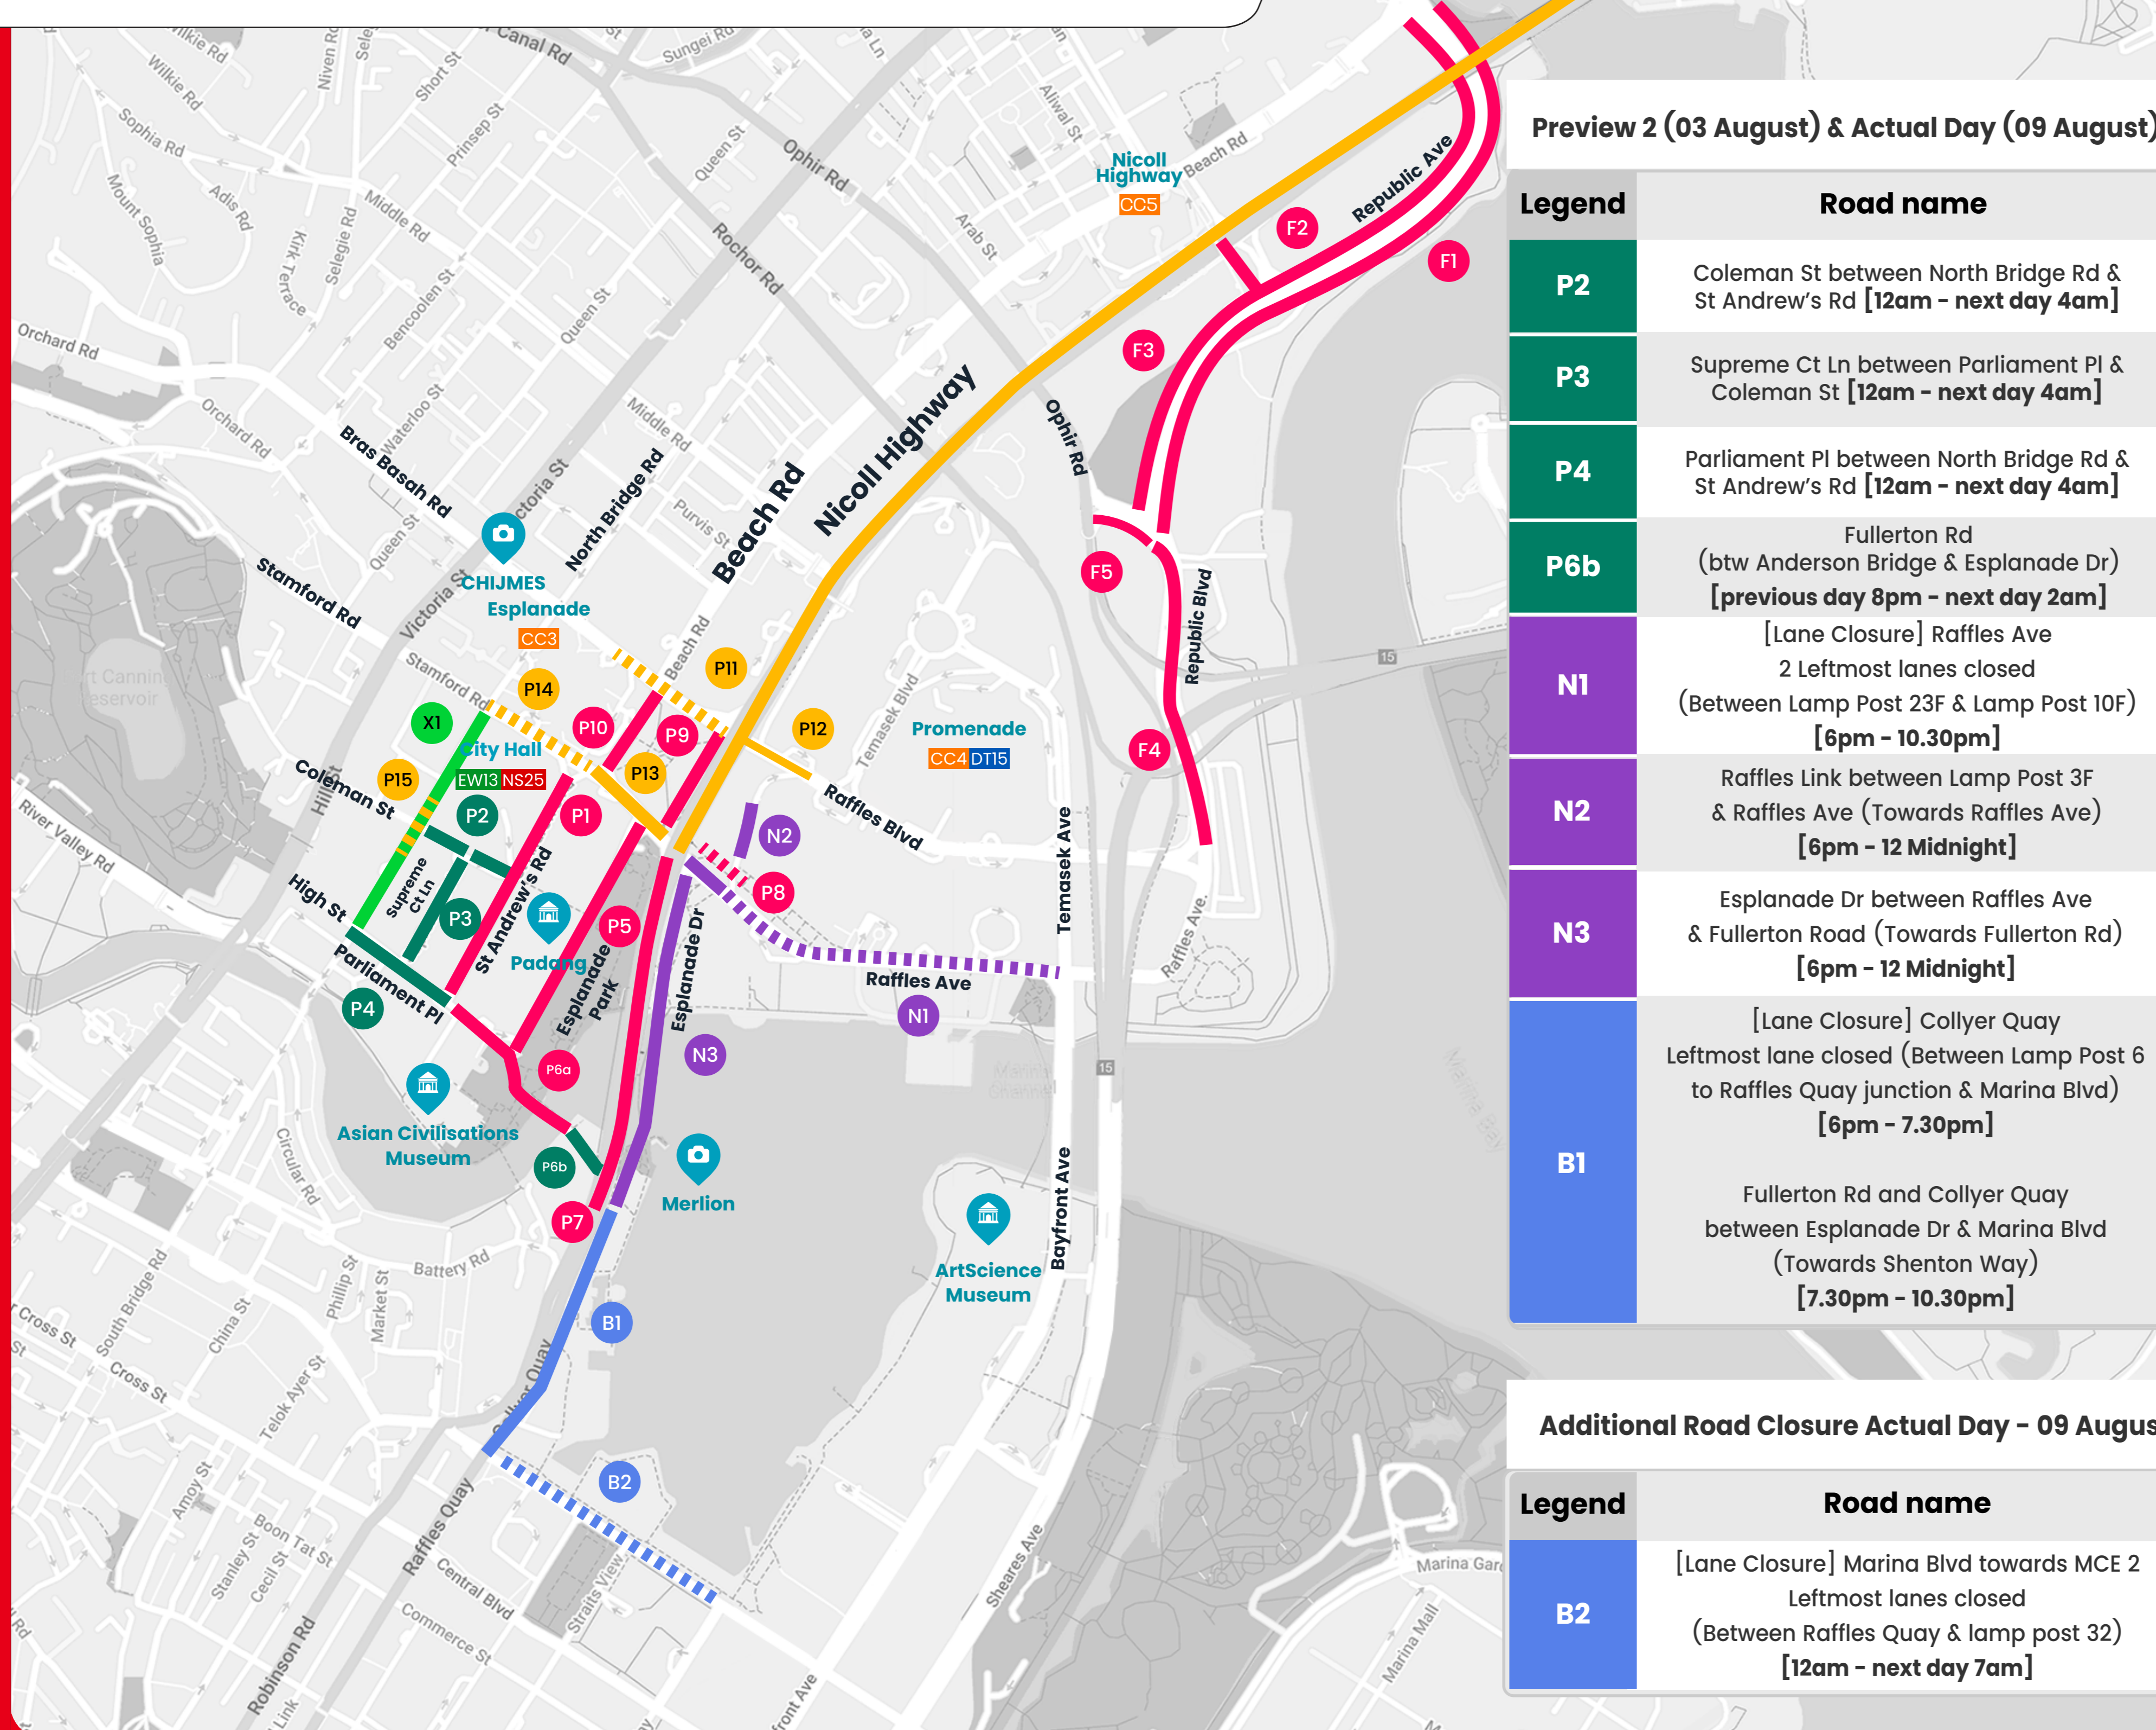

ROAD CLOSURE ADVISORY FOR NDP 2024 NATIONAL DAY PARADE SHOW

P2 (3 Aug) & Actual Day (9 Aug)

Preview 2 (03 August) & Actual Day (09 August)

Legend	Road name
P2	Coleman St between North Bridge Rd & St Andrew's Rd [12am - next day 4am]
P3	Supreme Ct Ln between Parliament Pl & Coleman St [12am - next day 4am]
P4	Parliament Pl between North Bridge Rd & St Andrew's Rd [12am - next day 4am]
P6b	Fullerton Rd (btw Anderson Bridge & Esplanade Dr) [previous day 8pm - next day 2am]
N1	[Lane Closure] Raffles Ave 2 Leftmost lanes closed (Between Lamp Post 23F & Lamp Post 10F) [6pm - 10.30pm]
N2	Raffles Link between Lamp Post 3F & Raffles Ave (Towards Raffles Ave) [6pm - 12 Midnight]
N3	Esplanade Dr between Raffles Ave & Fullerton Road (Towards Fullerton Rd) [6pm - 12 Midnight]
B1	[Lane Closure] Collyer Quay Leftmost lane closed (Between Lamp Post 6 to Raffles Quay junction & Marina Blvd) [6pm - 7.30pm]
	Fullerton Rd and Collyer Quay between Esplanade Dr & Marina Blvd (Towards Shenton Way) [7.30pm - 10.30pm]